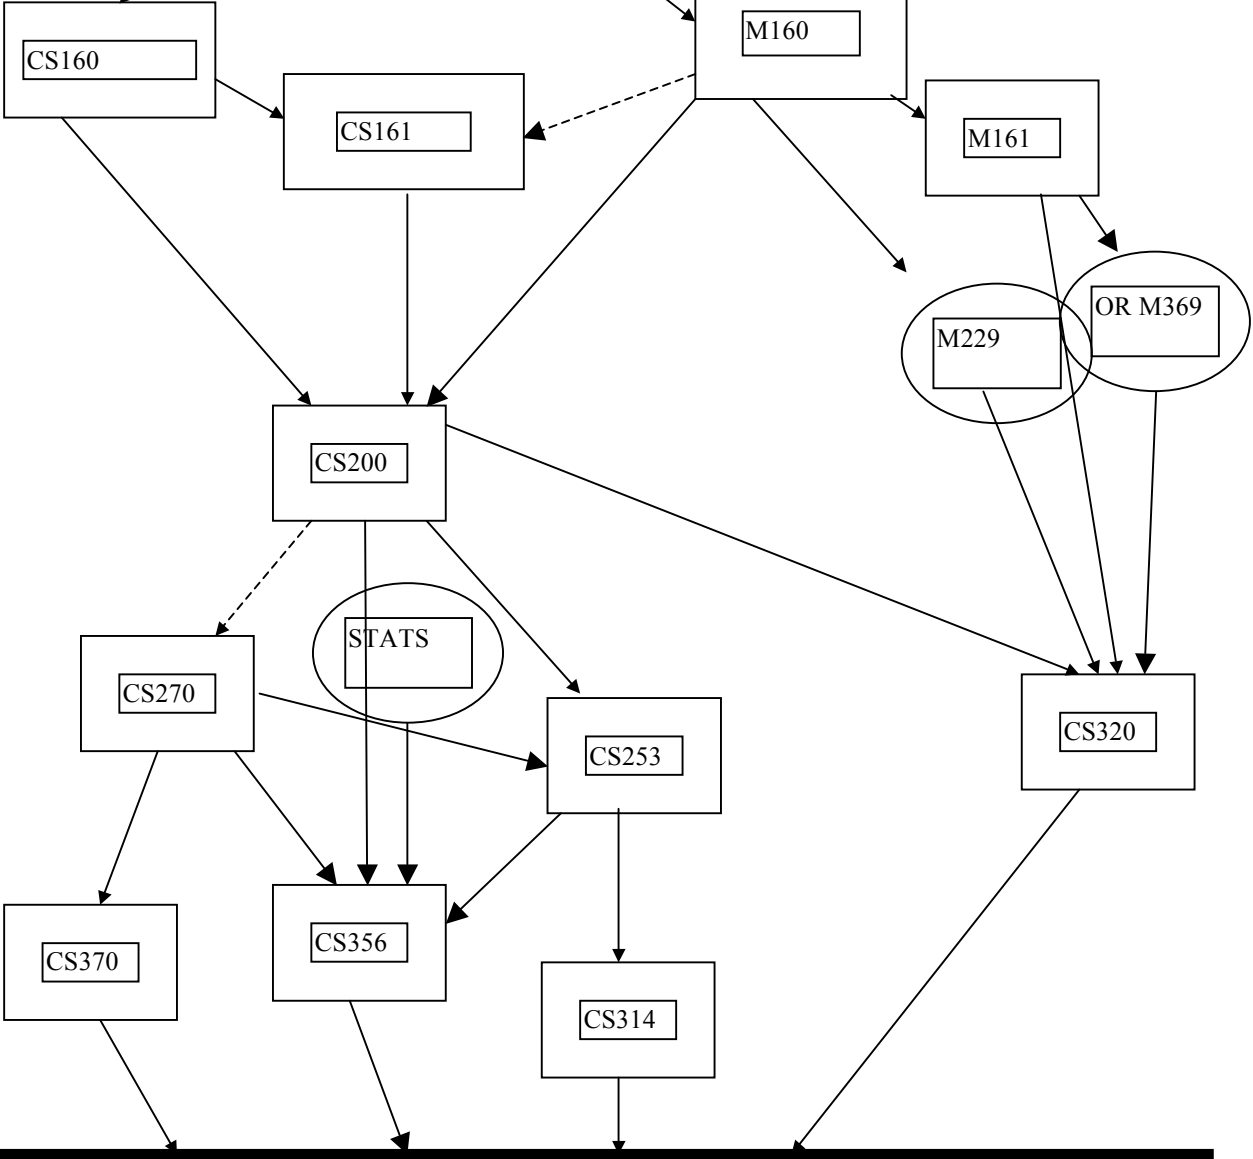

Computer Science
Department
Prerequisite Chart
Effective Fall 2014

Note: dotted lines indicate co-requisite relationship; i.e., courses *may* be taken at the same time.

400-level Computer Science Courses